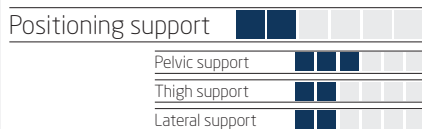

225-500 mm 270-550 mm

Netti Precision 1

For users at risk of skin injury, need for stability and microclimate control

- Unique microclimate control
- Unique airflow to maintain skin integrity
- Optimized pressure distribution across the seating surface
- Pressure relief across seating surface
- Protects bony areas including sit bones and tailbone
- Pelvic positioning support ensures good seating position and stability
- Great immersion minimizes risk of sliding forward and shear forces
- Lateral stability for trunk alignment
- Hygienic & quick dry core