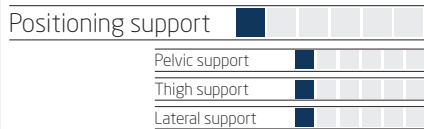

400-550 mm 350-600 mm

Foam cushions

inspire joy of life

Netti Contour

Good comfort for active wheelchair users

- Contoured
- Good comfort
- Designed to match the needs of active wheelchair users.

400-500 mm 400-500 mm