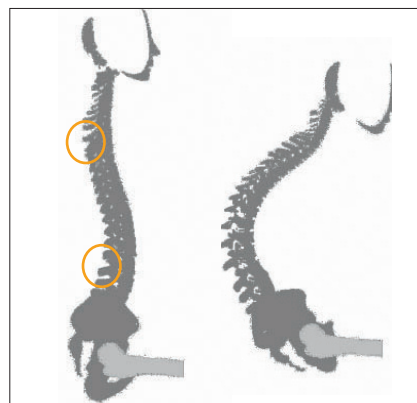

RYGGPUTE NETTI KYPHOTIC