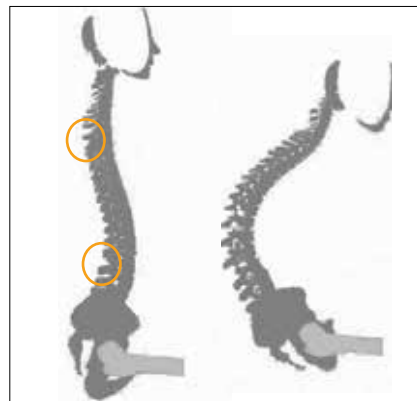

RYGGPUTE NETTI KYPHOTIC