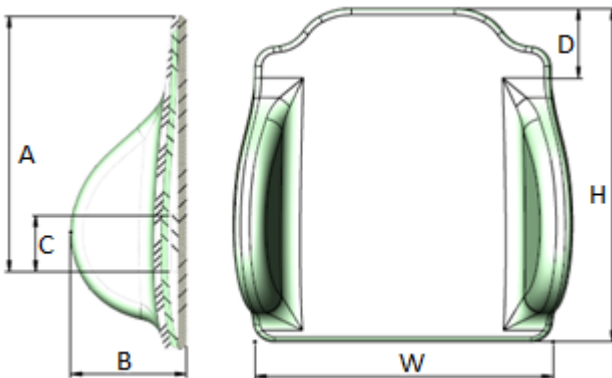

Netti Customized Cushions

IS-006-10 Back Cushion Netti Stabil

	Standard	Customized
W	25-70 cm	
D	10,40 cm	
H	50,00 cm	
A	38,40 cm	
B	17,00 cm	
C	8,50 cm	
Additional comments:		

IS-006-12 Back Cushion Netti Super Stabil

	Standard	Customized
W	25-70 cm	
D	10,40 cm	
H	50,00 cm	
A	38,40 cm	
B	17,00 cm	
C	8,50 cm	
Additional comments:		

IS-006-08 Back Cushion Netti Smart

	Standard	Customized
W	25-70 cm	
D	13,70 cm	
H	50,00 cm	
A	40,60 cm	
B	12,00 cm	
C	8,20 cm	
Additional comments:		

IS-006 Back Cushion Netti Kyphotic

	Standard	Customized
W	35-50 cm	
H	50 cm	
A	12 cm	
C	10,5 cm	
B	17 cm	
F	28 cm	
E	8 cm	

Additional comments:

IS-006-17 Seat Cushion Sit

	Standard	Customized
W	25-75 cm	
H	8,00 cm	
B	30-55 cm	