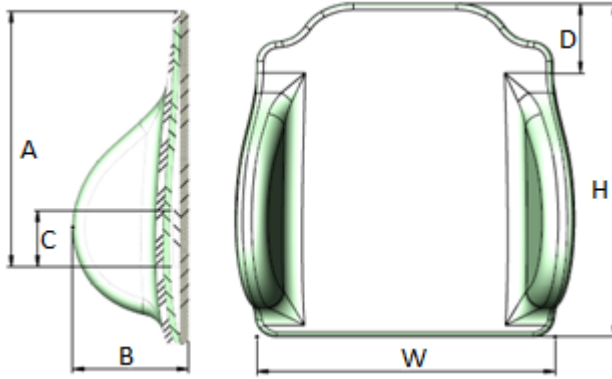

Netti Customized Cushions

IS-006-10 Back Cushion Netti Stabil

	Standard	Customized
W	25-70 cm	
D	10,40 cm	
H	50,00 cm	
A	38,40 cm	
B	17,00 cm	
C	8,50 cm	
Additional comments:		

IS-006-12 Back Cushion Netti Super Stabil

	Standard	Customized
W	25-70 cm	
D	10,40 cm	
H	50,00 cm	
A	38,40 cm	
B	17,00 cm	
C	8,50 cm	
Additional comments:		

IS-006-08 Back Cushion Netti Smart

	Standard	Customized
W	25-70 cm	
D	13,70 cm	
H	50,00 cm	
A	40,60 cm	
B	12,00 cm	
C	8,20 cm	
Additional comments:		

IS-006 Back Cushion Netti Kyphotic

	Standard	Customized
W	35-50 cm	
H	50 cm	
A	12 cm	
C	10,5 cm	
B	17 cm	
F	28 cm	
E	8 cm	

Additional comments:

IS-006-17 Seat Cushion Sit

	Standard	Customized
W	25-75 cm	
H	8,00 cm	
B	30-55 cm	