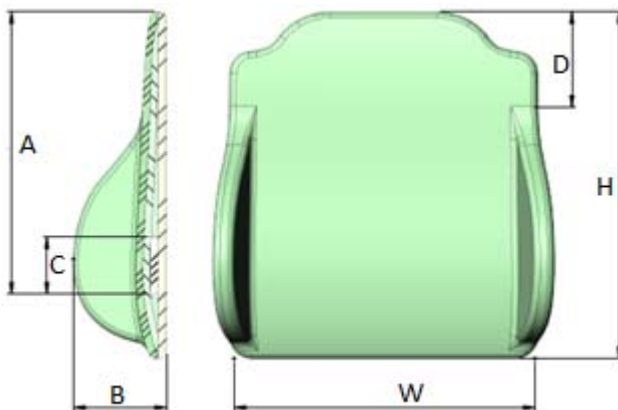

Netti Customized Cushions

IS-006-10 Back Cushion Netti Stabil

	Standard	Customized
W	25-70 cm	
D	10,40 cm	
H	50,00 cm	
A	38,40 cm	
B	17,00 cm	
C	8,50 cm	
Additional comments:		

IS-006-12 Back Cushion Netti Super Stabil

	Standard	Customized
W	25-70 cm	
D	10,40 cm	
H	50,00 cm	
A	38,40 cm	
B	17,00 cm	
C	8,50 cm	
Additional comments:		

IS-006-08 Back Cushion Netti Smart

	Standard	Customized
W	25-70 cm	
D	13,70 cm	
H	50,00 cm	
A	40,60 cm	
B	12,00 cm	
C	8,20 cm	
Additional comments:		

IS-006 Back Cushion Netti Kyphotic

	Standard	Customized
W	35-50 cm	
H	50 cm	
A	12 cm	
C	10,5 cm	
B	17 cm	
F	28 cm	
E	8 cm	

Additional comments:

IS-006-17 Seat Cushion Sit

	Standard	Customized
W	25-75 cm	
H	8,00 cm	
B	30-55 cm	