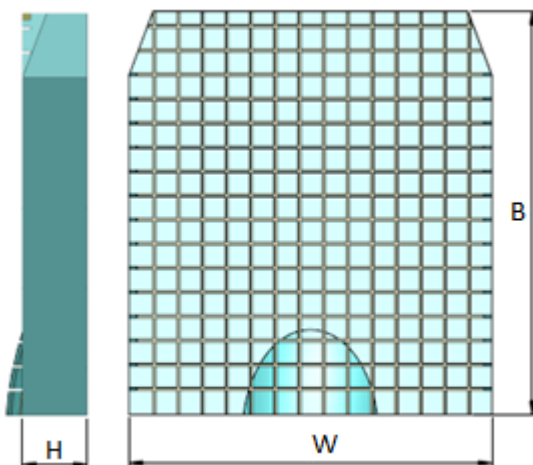

	Standard	Customized
W	25-70 cm	
D	10,40 cm	
H	50,00 cm	
A	38,40 cm	
B	17,00 cm	
C	8,50 cm	
Additional comments:		

IS-006-08 Back Cushion Netti Smart

	Standard	Customized
W	25-70 cm	
D	13,70 cm	
H	50,00 cm	
A	40,60 cm	
B	12,00 cm	
C	8,20 cm	
Additional comments:		

IS-006 Back Cushion Netti Kyphotic

	Standard	Customized
W	35-50 cm	
H	50 cm	
A	12 cm	
C	10,5 cm	
B	17 cm	
F	28 cm	
E	8 cm	

Additional comments:

IS-006-17 Seat Cushion Sit

	Standard	Customized
W	25-75 cm	
H	8,00 cm	
B	30-55 cm	