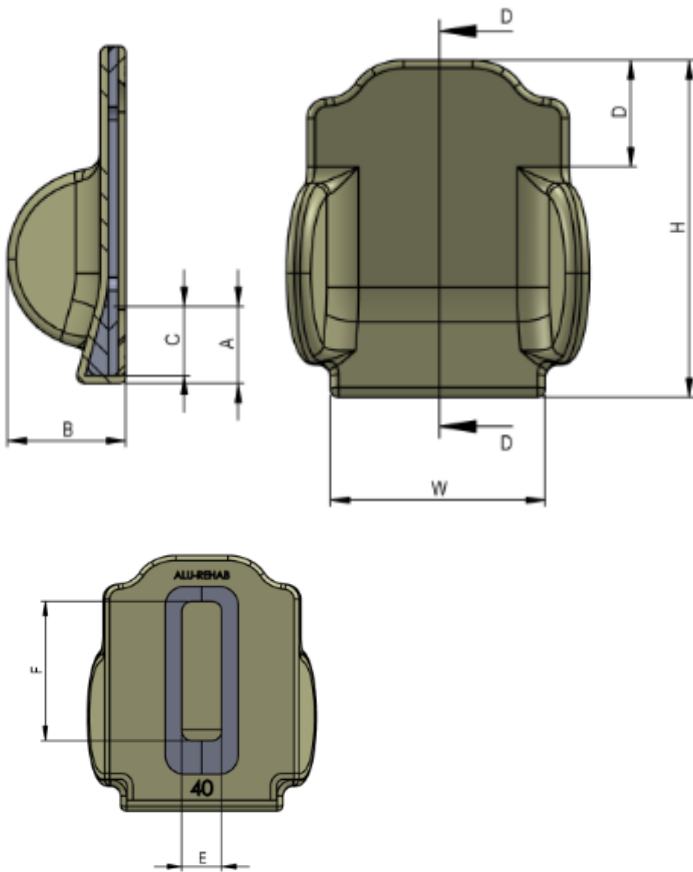

Netti Customized Cushions

IS-006-10 Back Cushion Netti Stabil

	Standard	Customized
W	25-70 cm	
D	10,40 cm	
H	50,00 cm	
A	38,40 cm	
B	17,00 cm	
C	8,50 cm	
Additional comments:		

IS-006-12 Back Cushion Netti Super Stabil

	Standard	Customized
W	25-70 cm	
D	10,40 cm	
H	50,00 cm	
A	38,40 cm	
B	17,00 cm	
C	8,50 cm	
Additional comments:		

IS-006-08 Back Cushion Netti Smart

	Standard	Customized
W	25-70 cm	
D	13,70 cm	
H	50,00 cm	
A	40,60 cm	
B	12,00 cm	
C	8,20 cm	
Additional comments:		

IS-006 Back Cushion Netti Kyphotic

	Standard	Customized
W	35-50 cm	
H	50 cm	
A	12 cm	
C	10,5 cm	
B	17 cm	
F	28 cm	
E	8 cm	

Additional comments:

IS-006-17 Seat Cushion Sit

	Standard	Customized
W	25-75 cm	
H	8,00 cm	
B	30-55 cm	